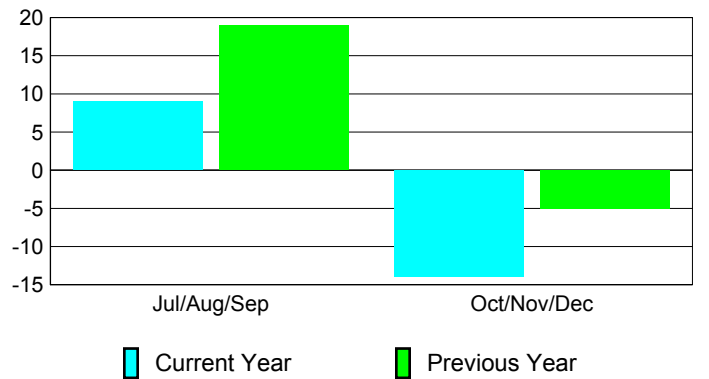

Comparison of Membership Gain/Loss

Current Year Compared to the Previous Year