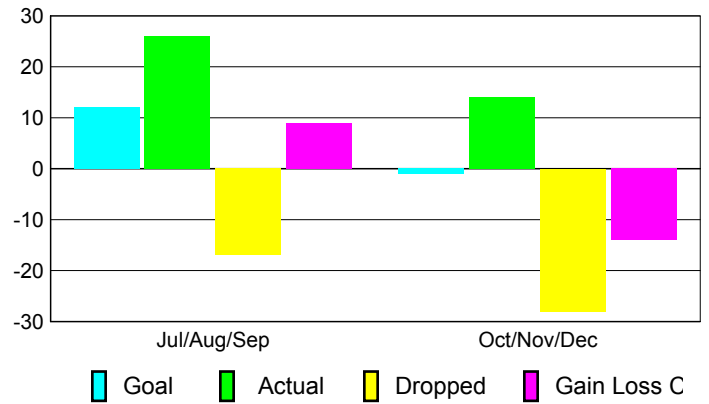

Membership Results 2010-2011

Goal, New, Dropped, Gain/Loss